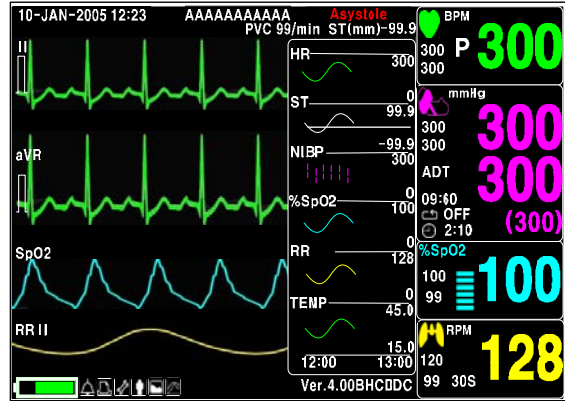

Introducing Your Next Monitor!

BM3Vet Next

Ph: (800) 211-0036

Fx: (888) 729-9010

www.apexx360.com

1. At a Glance

7" High Resolution Widescreen (800 x 480) TFT	2 ECG traces	120 hours trend
LAN & HL7	ST Analysis	PVC Count
Limited Arrhythmia Analysis	Large Parameter Mode	Trend Graph
Simplified User Interface		
Still The Industrie's Longest Warranty at 4 Years!		

Ph: (800) 211-0036

Fx: (888) 729-9010

www.apexx360.com

2. Lots of Display Modes

Main Display Mode

ST Analysis Display Mode

Large Parameter Display Mode

Trend Display Mode

3. Display adjusts if functions are turned off

SpO2 function is turned off