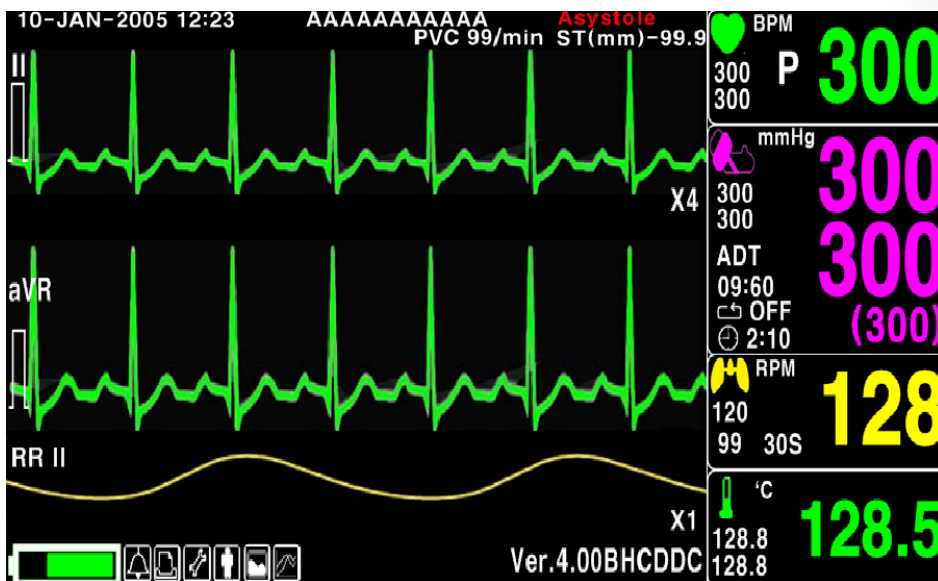

Introducing Your Next Monitor!

BM3Vet Next

Ph: (800) 211-0036

Fx: (888) 729-9010

www.apexx360.com

1. At a Glance

7" High Resolution Widescreen (800 x 480) TFT	2 ECG traces	120 hours trend
LAN & HL7	ST Analysis	PVC Count
Limited Arrhythmia Analysis	Large Parameter Mode	Trend Graph
Simplified User Interface		
Still The Industrie's Longest Warranty at 4 Years!		

Ph: (800) 211-0036

Fx: (888) 729-9010

www.apexx360.com

2. Lots of Display Modes

Main Display Mode

ST Analysis Display Mode

Large Parameter Display Mode

Trend Display Mode

3. Display adjusts if functions are turned off

SpO2 function is turned off