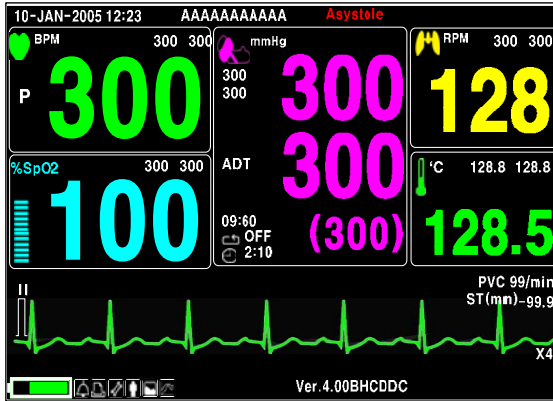

Introducing Your Next Monitor!

BM3Vet Next

Ph: (800) 211-0036

Fx: (888) 729-9010

www.apexx360.com

1. At a Glance

7" High Resolution Widescreen (800 x 480) TFT	2 ECG traces	120 hours trend
LAN & HL7	ST Analysis	PVC Count
Limited Arrhythmia Analysis	Large Parameter Mode	Trend Graph
Simplified User Interface		
Still The Industrie's Longest Warranty at 4 Years!		

Ph: (800) 211-0036

Fx: (888) 729-9010

www.apexx360.com

2. Lots of Display Modes

Main Display Mode

ST Analysis Display Mode

Large Parameter Display Mode

Trend Display Mode

3. Display adjusts if functions are turned off

SpO2 function is turned off