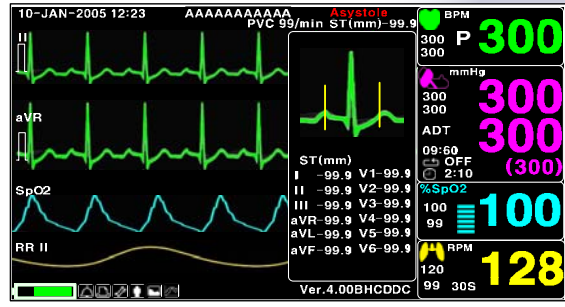

Introducing Your Next Monitor!

BM3Vet Next

Ph: (800) 211-0036

Fx: (888) 729-9010

www.apexx360.com

1. At a Glance

7" High Resolution Widescreen (800 x 480) TFT	2 ECG traces	120 hours trend
LAN & HL7	ST Analysis	PVC Count
Limited Arrhythmia Analysis	Large Parameter Mode	Trend Graph
Simplified User Interface		
Still The Industrie's Longest Warranty at 4 Years!		

Ph: (800) 211-0036

Fx: (888) 729-9010

www.apexx360.com

2. Lots of Display Modes

Main Display Mode

ST Analysis Display Mode

Large Parameter Display Mode

Trend Display Mode

3. Display adjusts if functions are turned off

SpO2 function is turned off