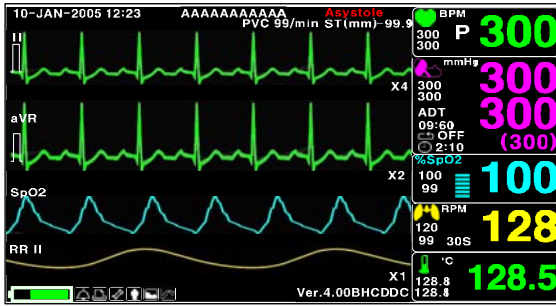

Introducing Your Next Monitor!

BM3Vet Next

Ph: (800) 211-0036

Fx: (888) 729-9010

www.apexx360.com

1. At a Glance

7" High Resolution Widescreen (800 x 480) TFT	2 ECG traces	120 hours trend
LAN & HL7	ST Analysis	PVC Count
Limited Arrhythmia Analysis	Large Parameter Mode	Trend Graph
Simplified User Interface		
Still The Industrie's Longest Warranty at 4 Years!		

Ph: (800) 211-0036

Fx: (888) 729-9010

www.apexx360.com

2. Lots of Display Modes

Main Display Mode

ST Analysis Display Mode

Large Parameter Display Mode

Trend Display Mode

3. Display adjusts if functions are turned off

SpO2 function is turned off