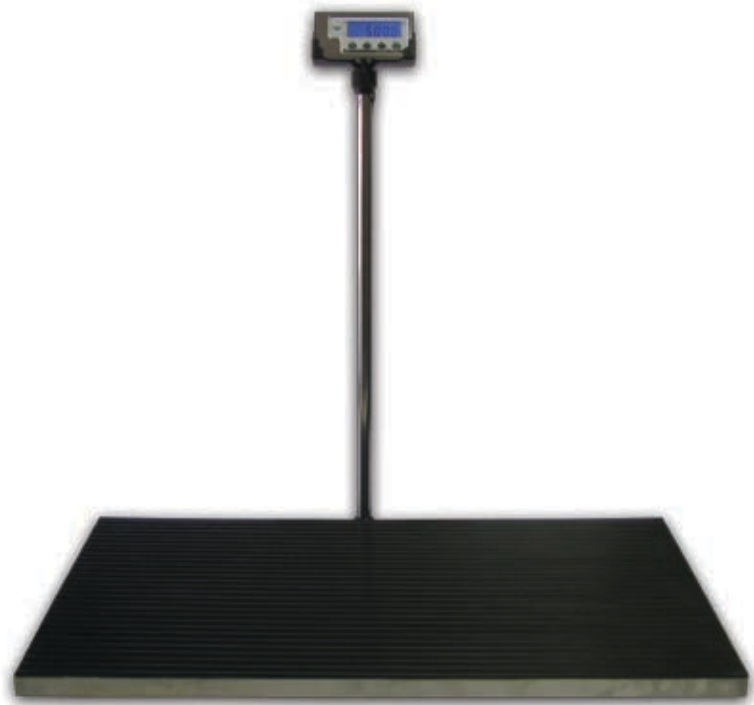

Axxiom 500

Digital Walk-On Scale

The Axxiom 500 Digital Walk-On Scale combines superior quality with remarkable accuracy and simple operation.

Fast and Accurate.

The Axxiom 500's LCD Digital display provides a rapid weight readout by holding the animal's true weight in less than 10 seconds. Four load cell sensors ensure a 0.2lb weight display accuracy.

Ready for Use in Your Veterinary Hospital.

Designed with the lowest profile available, the Axxiom 500 makes getting animals on and off the scale easier. At only 2" high, this low profile scale also features a durable 22" x 42" stainless steel platform.

Patient Management

* Floor stand (shown above) optional.

Product Highlights

- Fast, accurate & durable
- Quick weight readings
- Easy to read LCD display
- Precise measurement up to 500 lbs.
- AC or Battery operation
- Auto shut-off saves battery life

Tough, Durable Connections

Solid, tight locking cable connections are durable, resisting moisture and damage. Unlike other scales, they won't come apart when pulled on.

Flexible Configuration

Using either the Table-top or Floor stand accessory allows the digital display to be mounted in the most convenient location.