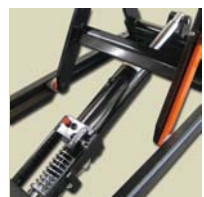

### Balloon-tread Dual-Locking Casters

Roll smoothly and easily in and out of the clinic. Trailing edge brakes are easy to engage & disengage, won't corrode or damage shoes or pants.

Engineered to provide years of service.

It features a large 22" x 48" stainless steel top with anti-drip edge. It's four corner bumpers protect your walls, doors and door frames.