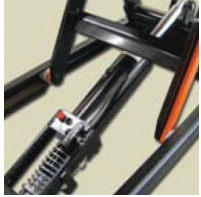

Multi-Purpose Table

Lift & Transport Table

Maintenance-free Hydraulic Lift

Never needs plugged-in.
Always ready.

Engineered to Provide Years of Service

Features include a large 22" x 48" stainless steel top with anti-drip edge. Its four corner bumpers protect your walls, doors and door frames.